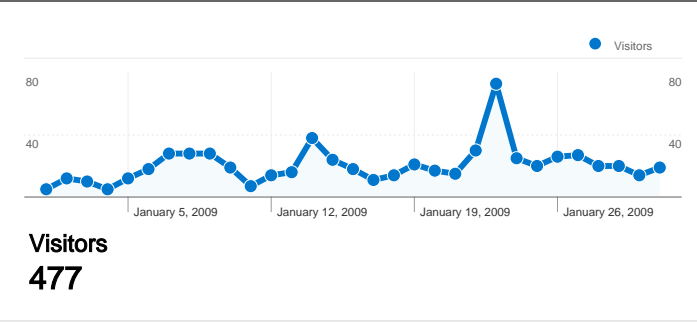

News Feed Subscribers

Note that the numbers below reflect only the subscribers that subscribed through Feedburner.

RSS Feed	Number of Subscribers
CPNA News	32
CPNA Calendar	14

Site Usage

798 Visits

36.34% Bounce Rate

4,117 Pageviews

00:04:36 Avg. Time on Site

5.16 Pages/Visit

49.87% % New Visits

Visitors Overview

Map Overlay world

Traffic Sources Overview

Content Overview

Site Usage

Visits	Pages/Visit	Avg. Time on Site	% New Visits	Bounce Rate	
798 % of Site Total: 100.00%	5.16 Site Avg: 5.16 (0.00%)	00:04:36 Site Avg: 00:04:36 (0.00%)	49.87% Site Avg: 49.87% (0.00%)	36.34% Site Avg: 36.34% (0.00%)	
Country/Territory	Visits	Pages/Visit	Avg. Time on Site	% New Visits	Bounce Rate
United States	774	5.23	00:04:39	49.87%	35.92%
Mexico	8	2.25	00:01:16	0.00%	62.50%
Canada	7	4.71	00:05:39	100.00%	14.29%
Philippines	5	2.00	00:02:53	20.00%	60.00%
United Kingdom	2	1.00	00:00:00	100.00%	100.00%
Germany	1	1.00	00:00:00	100.00%	100.00%
Netherlands	1	4.00	00:00:55	100.00%	0.00%

Pages on this site were viewed a total of 4,117 times

4,117 Pageviews

3,053 Unique Views

36.34% Bounce Rate

Top Content

Pages	Pageviews	% Pageviews
/	626	15.21%
/board_forum	233	5.66%
/forum	225	5.47%
/news	198	4.81%
/board_forum?mode=MessageList&eid=81122	160	3.89%