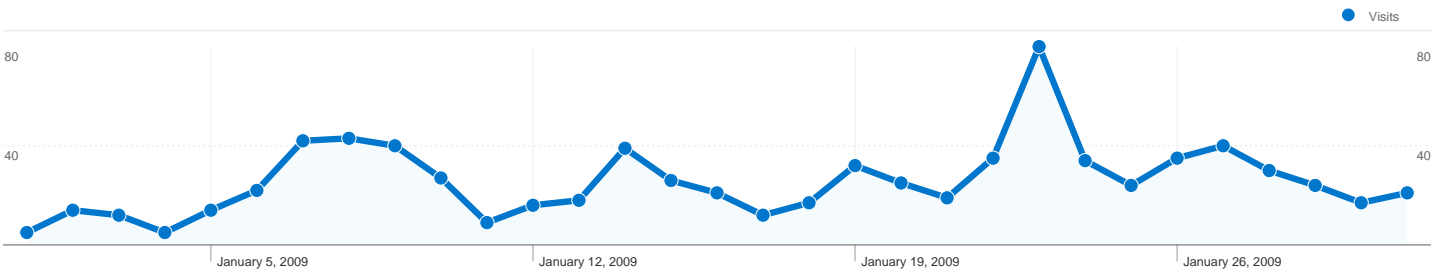

Pages	Pageviews	% Pageviews
/	626	15.21%
/board_forum	233	5.66%
/forum	225	5.47%
/news	198	4.81%
/board_forum?mode=Message	160	3.89%

477 people visited this site

798 Visits

477 Absolute Unique Visitors

4,117 Pageviews

5.16 Average Pageviews

00:04:36 Time on Site

36.34% Bounce Rate

49.87% New Visits

Technical Profile

Browser	Visits	% visits	Connection Speed	Visits	% visits
Internet Explorer	452	56.64%	Cable	442	55.39%
Firefox	208	26.07%	DSL	151	18.92%
Chrome	69	8.65%	Unknown	104	13.03%
Safari	66	8.27%	Dialup	47	5.89%
Mozilla	1	0.13%	T1	29	3.63%