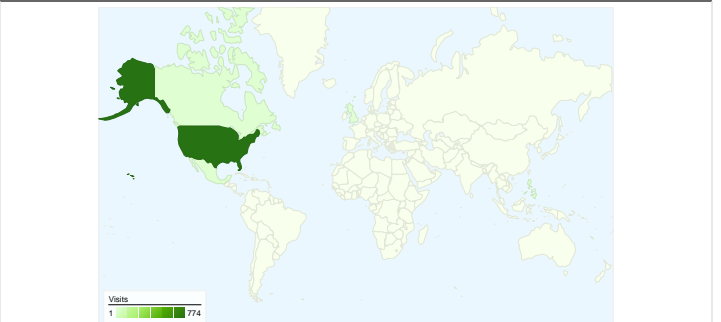

4,117 Pageviews

00:04:36 Avg. Time on Site

5.16 Pages/Visit

49.87% % New Visits

Visitors Overview

Map Overlay world

Traffic Sources Overview

Content Overview

All traffic sources sent a total of 798 visits

-  **35.96%** Direct Traffic
-  **33.21%** Referring Sites
-  **30.83%** Search Engines

Top Traffic Sources

Sources	Visits	% visits
(direct) ((none))	287	35.96%
google (organic)	166	20.80%
en.wikipedia.org (referral)	93	11.65%
yahoo (organic)	48	6.02%
ww23.rr.com (referral)	38	4.76%