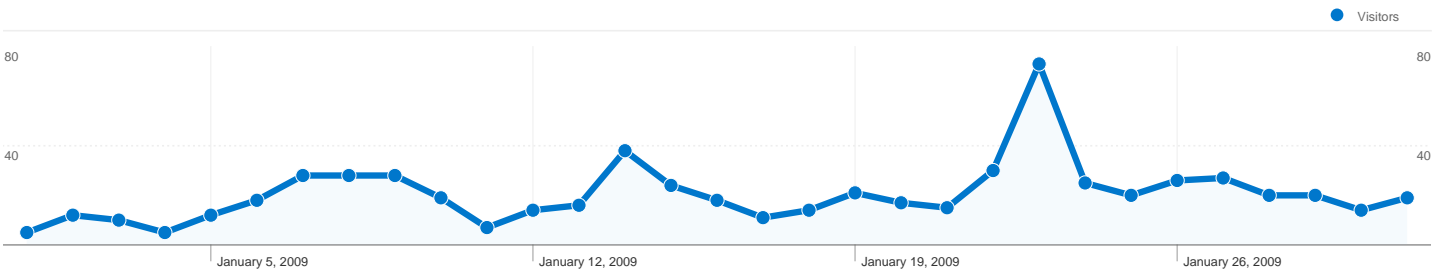

4,117 Pageviews

00:04:36 Avg. Time on Site

5.16 Pages/Visit

49.87% % New Visits

Visitors Overview

Map Overlay world

Traffic Sources Overview

Content Overview

Pages	Pageviews	% Pageviews
/	626	15.21%
/board_forum	233	5.66%
/forum	225	5.47%
/news	198	4.81%
/board_forum?mode=Message	160	3.89%

477 people visited this site

798 Visits

477 Absolute Unique Visitors

4,117 Pageviews

Site Usage

Visits	Pages/Visit	Avg. Time on Site	% New Visits	Bounce Rate	
798 % of Site Total: 100.00%	5.16 Site Avg: 5.16 (0.00%)	00:04:36 Site Avg: 00:04:36 (0.00%)	49.87% Site Avg: 49.87% (0.00%)	36.34% Site Avg: 36.34% (0.00%)	
Country/Territory	Visits	Pages/Visit	Avg. Time on Site	% New Visits	Bounce Rate
United States	774	5.23	00:04:39	49.87%	35.92%
Mexico	8	2.25	00:01:16	0.00%	62.50%
Canada	7	4.71	00:05:39	100.00%	14.29%
Philippines	5	2.00	00:02:53	20.00%	60.00%
United Kingdom	2	1.00	00:00:00	100.00%	100.00%
Germany	1	1.00	00:00:00	100.00%	100.00%
Netherlands	1	4.00	00:00:55	100.00%	0.00%