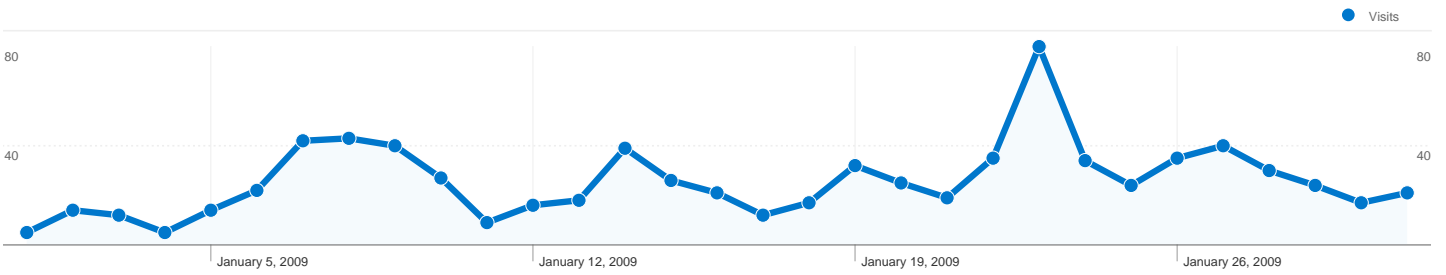

Site Usage

798 Visits

36.34% Bounce Rate

4,117 Pageviews

00:04:36 Avg. Time on Site

5.16 Pages/Visit

49.87% % New Visits