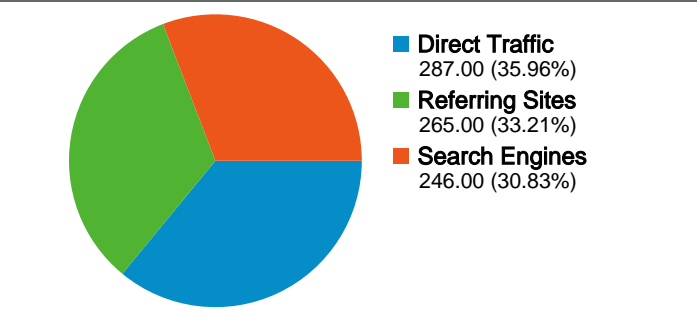

4,117 Pageviews

00:04:36 Avg. Time on Site

5.16 Pages/Visit

49.87% % New Visits

Visitors Overview

Map Overlay world

Traffic Sources Overview

Content Overview

Pages	Pageviews	% Pageviews
/	626	15.21%
/board_forum	233	5.66%
/forum	225	5.47%
/news	198	4.81%
/board_forum?mode=Message	160	3.89%

477 people visited this site

798 Visits

477 Absolute Unique Visitors

4,117 Pageviews

All traffic sources sent a total of 798 visits

-  **35.96%** Direct Traffic
-  **33.21%** Referring Sites
-  **30.83%** Search Engines

Top Traffic Sources

Sources	Visits	% visits
(direct) ((none))	287	35.96%
google (organic)	166	20.80%
en.wikipedia.org (referral)	93	11.65%
yahoo (organic)	48	6.02%
ww23.rr.com (referral)	38	4.76%

Site Usage

Visits	Pages/Visit	Avg. Time on Site	% New Visits	Bounce Rate	
798 % of Site Total: 100.00%	5.16 Site Avg: 5.16 (0.00%)	00:04:36 Site Avg: 00:04:36 (0.00%)	49.87% Site Avg: 49.87% (0.00%)	36.34% Site Avg: 36.34% (0.00%)	
Country/Territory	Visits	Pages/Visit	Avg. Time on Site	% New Visits	Bounce Rate
United States	774	5.23	00:04:39	49.87%	35.92%
Mexico	8	2.25	00:01:16	0.00%	62.50%
Canada	7	4.71	00:05:39	100.00%	14.29%
Philippines	5	2.00	00:02:53	20.00%	60.00%
United Kingdom	2	1.00	00:00:00	100.00%	100.00%
Germany	1	1.00	00:00:00	100.00%	100.00%
Netherlands	1	4.00	00:00:55	100.00%	0.00%