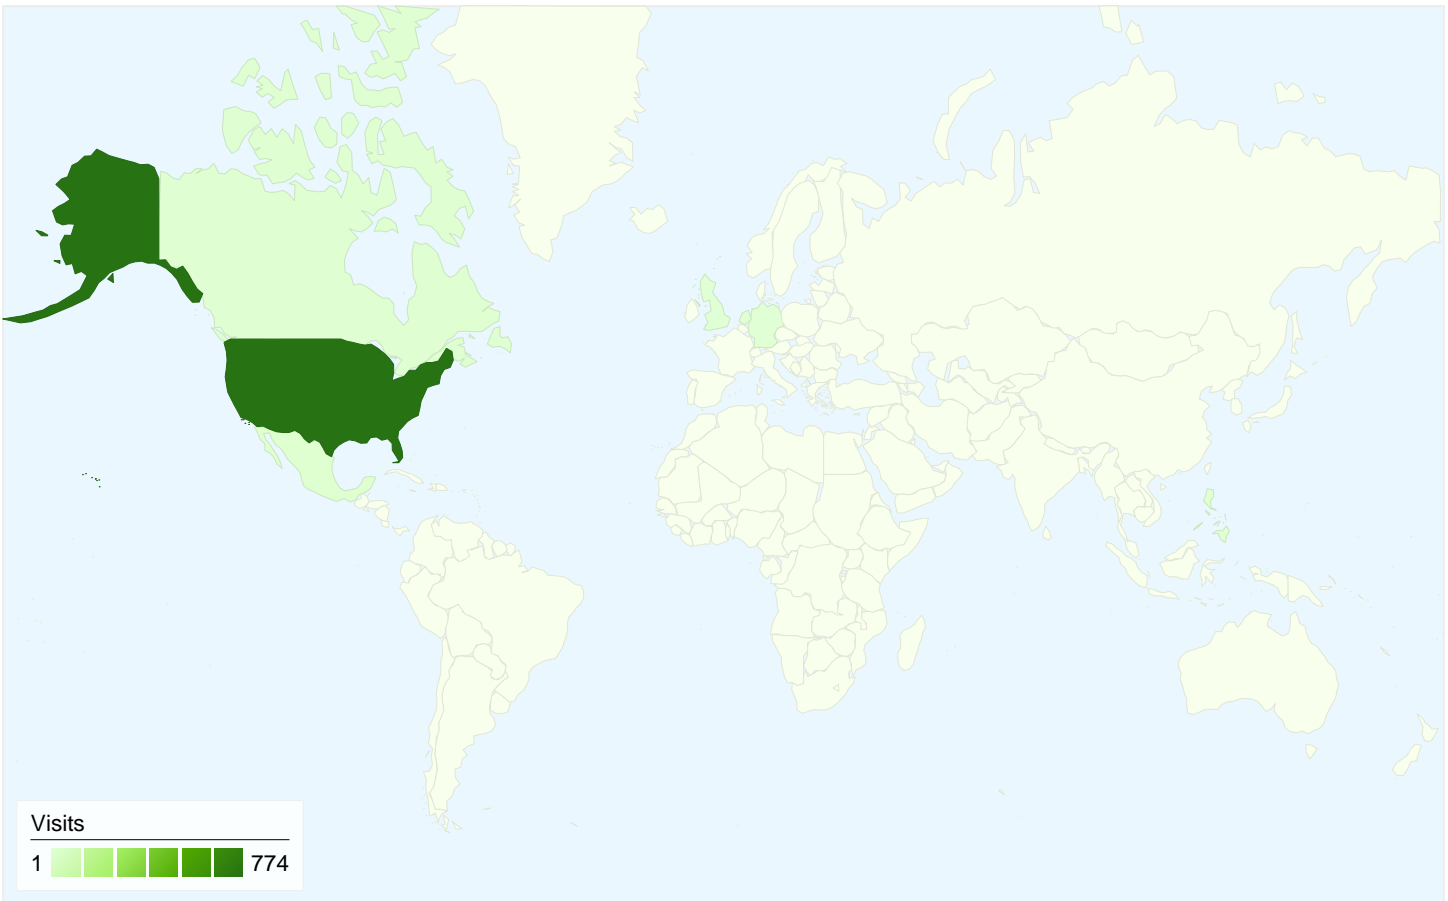

All traffic sources sent a total of 798 visits

-  **35.96%** Direct Traffic
-  **33.21%** Referring Sites
-  **30.83%** Search Engines

Top Traffic Sources

Sources	Visits	% visits
(direct) ((none))	287	35.96%
google (organic)	166	20.80%
en.wikipedia.org (referral)	93	11.65%
yahoo (organic)	48	6.02%
ww23.rr.com (referral)	38	4.76%

Keywords	Visits	% visits
college park orlando	74	30.08%
edgewater drive task force	23	9.35%
college park neighborhood	21	8.54%
college park, orlando	12	4.88%
college park florida	10	4.07%

798 visits came from 7 countries/territories

Site Usage

Visits	Pages/Visit	Avg. Time on Site	% New Visits	Bounce Rate	
798 % of Site Total: 100.00%	5.16 Site Avg: 5.16 (0.00%)	00:04:36 Site Avg: 00:04:36 (0.00%)	49.87% Site Avg: 49.87% (0.00%)	36.34% Site Avg: 36.34% (0.00%)	
Country/Territory	Visits	Pages/Visit	Avg. Time on Site	% New Visits	Bounce Rate
United States	774	5.23	00:04:39	49.87%	35.92%
Mexico	8	2.25	00:01:16	0.00%	62.50%
Canada	7	4.71	00:05:39	100.00%	14.29%
Philippines	5	2.00	00:02:53	20.00%	60.00%
United Kingdom	2	1.00	00:00:00	100.00%	100.00%
Germany	1	1.00	00:00:00	100.00%	100.00%
Netherlands	1	4.00	00:00:55	100.00%	0.00%