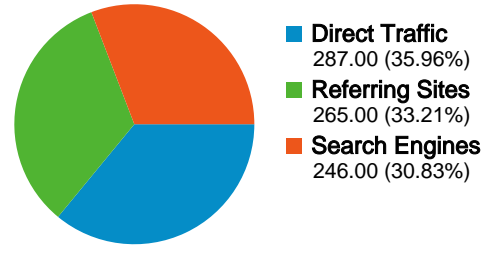

Pages	Pageviews	% Pageviews
/	626	15.21%
/board_forum	233	5.66%
/forum	225	5.47%
/news	198	4.81%
/board_forum?mode=Message	160	3.89%

477 people visited this site

798 Visits

477 Absolute Unique Visitors

4,117 Pageviews

5.16 Average Pageviews

00:04:36 Time on Site

36.34% Bounce Rate

49.87% New Visits

Technical Profile

Browser	Visits	% visits	Connection Speed	Visits	% visits
Internet Explorer	452	56.64%	Cable	442	55.39%
Firefox	208	26.07%	DSL	151	18.92%
Chrome	69	8.65%	Unknown	104	13.03%
Safari	66	8.27%	Dialup	47	5.89%
Mozilla	1	0.13%	T1	29	3.63%

All traffic sources sent a total of 798 visits

-  **35.96%** Direct Traffic
-  **33.21%** Referring Sites
-  **30.83%** Search Engines

Top Traffic Sources

Sources	Visits	% visits
(direct) ((none))	287	35.96%
google (organic)	166	20.80%
en.wikipedia.org (referral)	93	11.65%
yahoo (organic)	48	6.02%
ww23.rr.com (referral)	38	4.76%